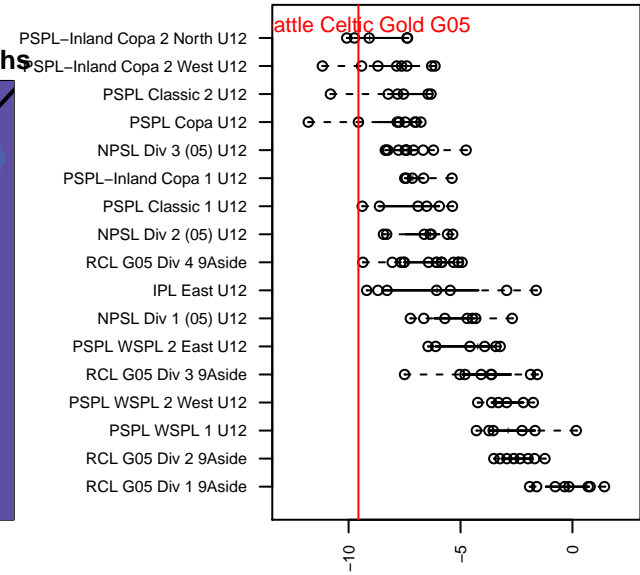

**attack and defense rating
relative to others at age
and all opponents in last 13 months**